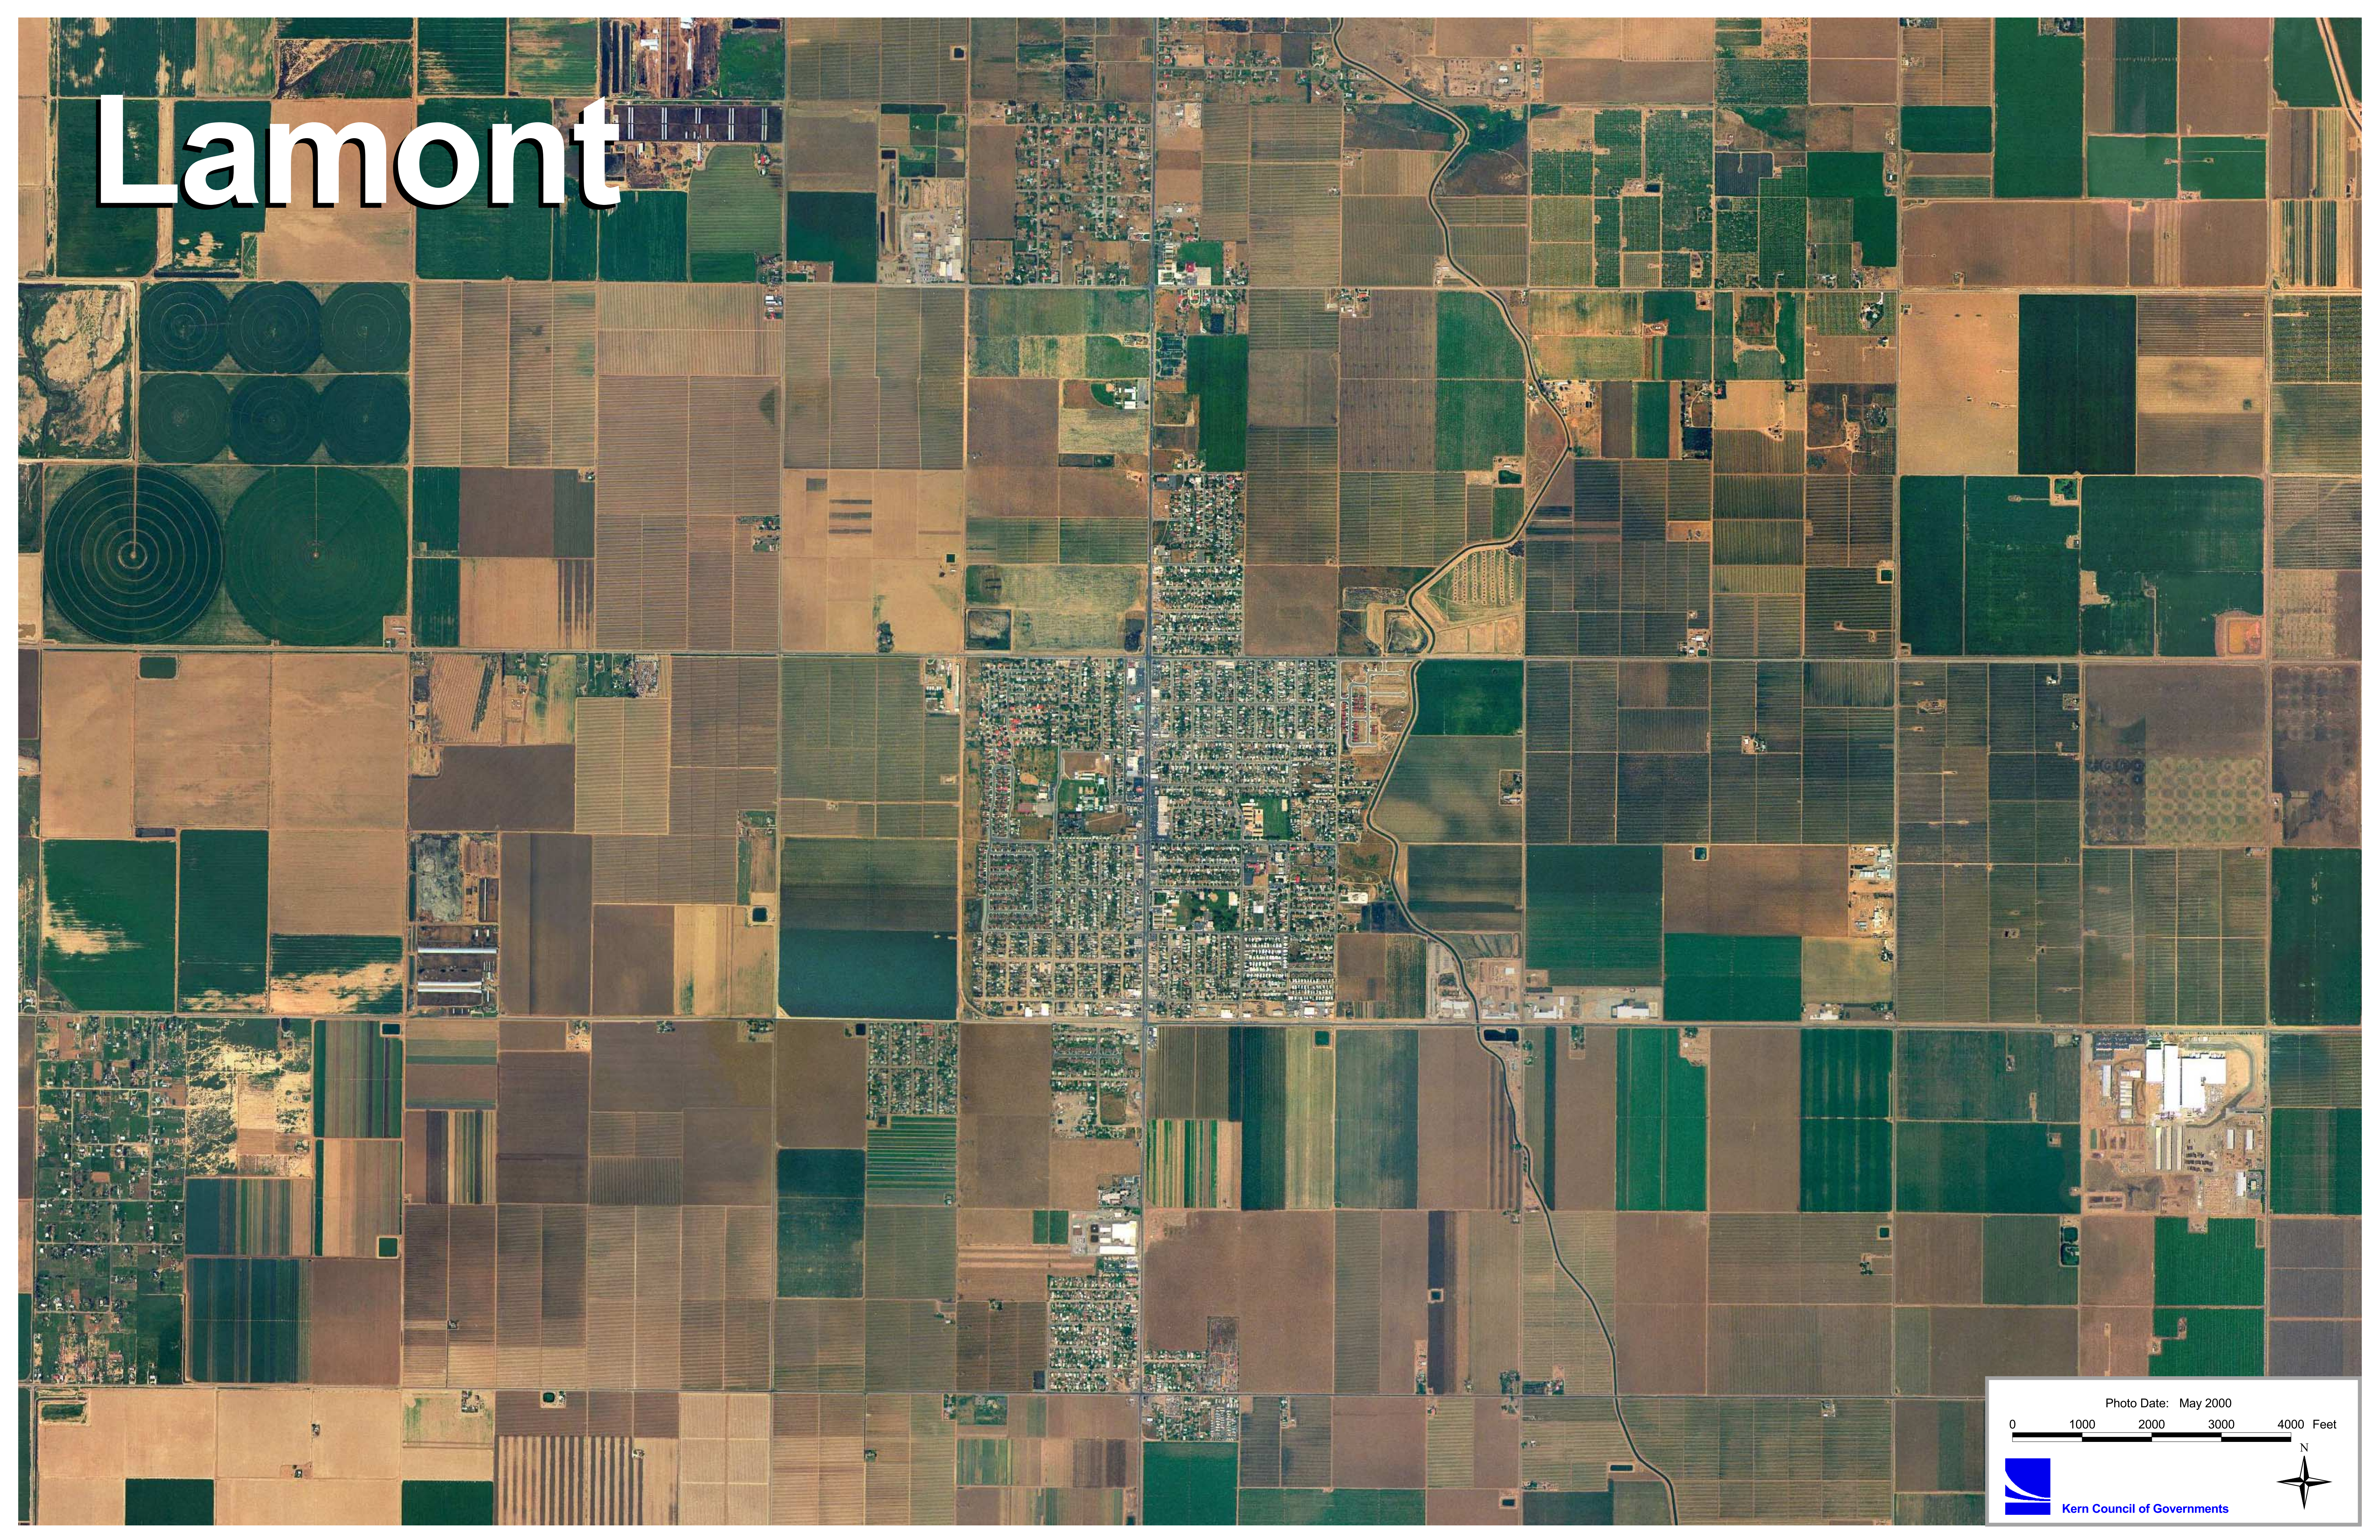

Lamont

Photo Date: May 2000
0 1000 2000 3000 4000 Feet